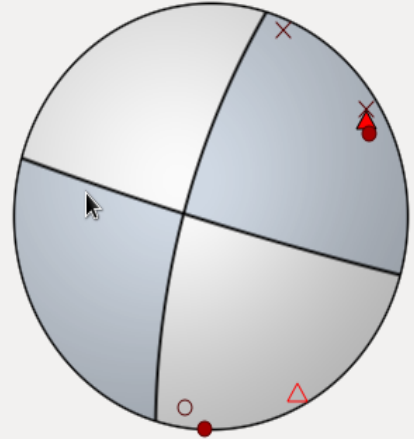

LOCSAT Profile: **iasp91** Fix depth **10** km Distance cutoff **1000** km Ignore initial location

Relocate Picker Import picks Compute magnitudes Confirm

Scolv with istiMT:

Near East Coast of Honshu, Japan

Time: **2017-08-21 22:23:33**
 Depth: **119 km** +/- 47 km
 Lat: **38.25 ° N** +/- 8 km
 Lon: **142.45 ° E** +/- 15 km
 Phases: **5 / 5**
 RMS Res.: 0.1 s
 Az. Gap: 195 °
 Min. Dist.: 3.8 °

Distance Azimuth TravelTime MoveOut Polar **FirstMotion**
 Filter is [not active](#)
 NP1: [106/88/169](#) NP2: [196/79/2](#)