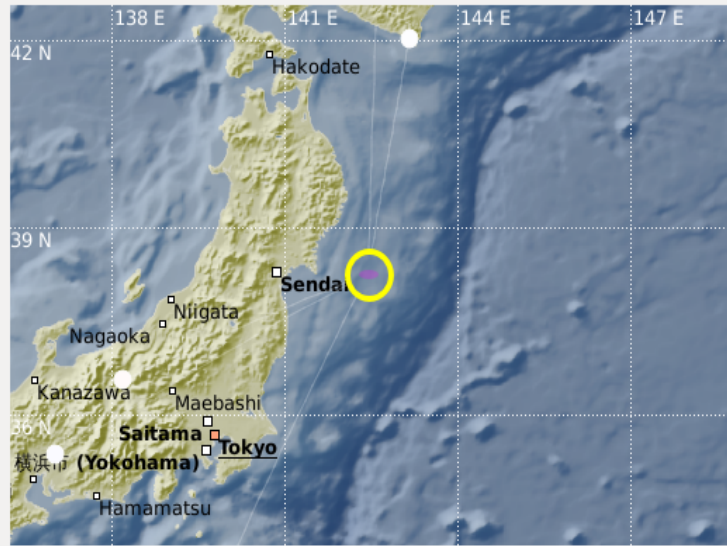

LOCSAT Profile: **iasp91** Fix depth **10** km Distance cutoff **1000** km Ignore initial location

Relocate Picker Import picks Compute magnitudes Confirm

Scolv with istiMT:

Near East Coast of Honshu, Japan