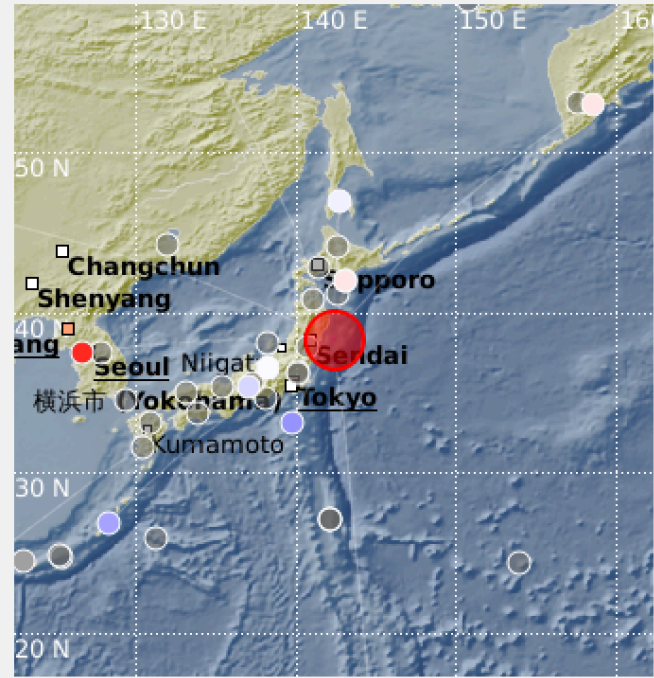

ground motion qc

Velocity in nm/s

-  Station is disabled
-  Not Set
-  [0,200]
-  400
-  800
-  1500
-  4000
-  12000
-  30000
-  60000
-  > 150000

Location Magnitudes Event Events

Near East Coast of Honshu, Jap

Time: **2017-08-21 19:53:01**
 Depth: **10 km** fixed
 Lat: **38.36 ° N** +/- 4 km
 Lon: **142.34 ° E** +/- 6 km
 Phases: **12 / 13**
 RMS Res.: 1.9 s
 Az. Gap: 142 °
 Min. Dist.: 3.7 °

EventID: gfz2017qjkb
 Agency: **ERT**
 Author: **scautoloc**
 Evaluation: - (A)
 Method: LOCSAT
 Earth model: iasp91
 Updated: 2017-08-21 19:58:53