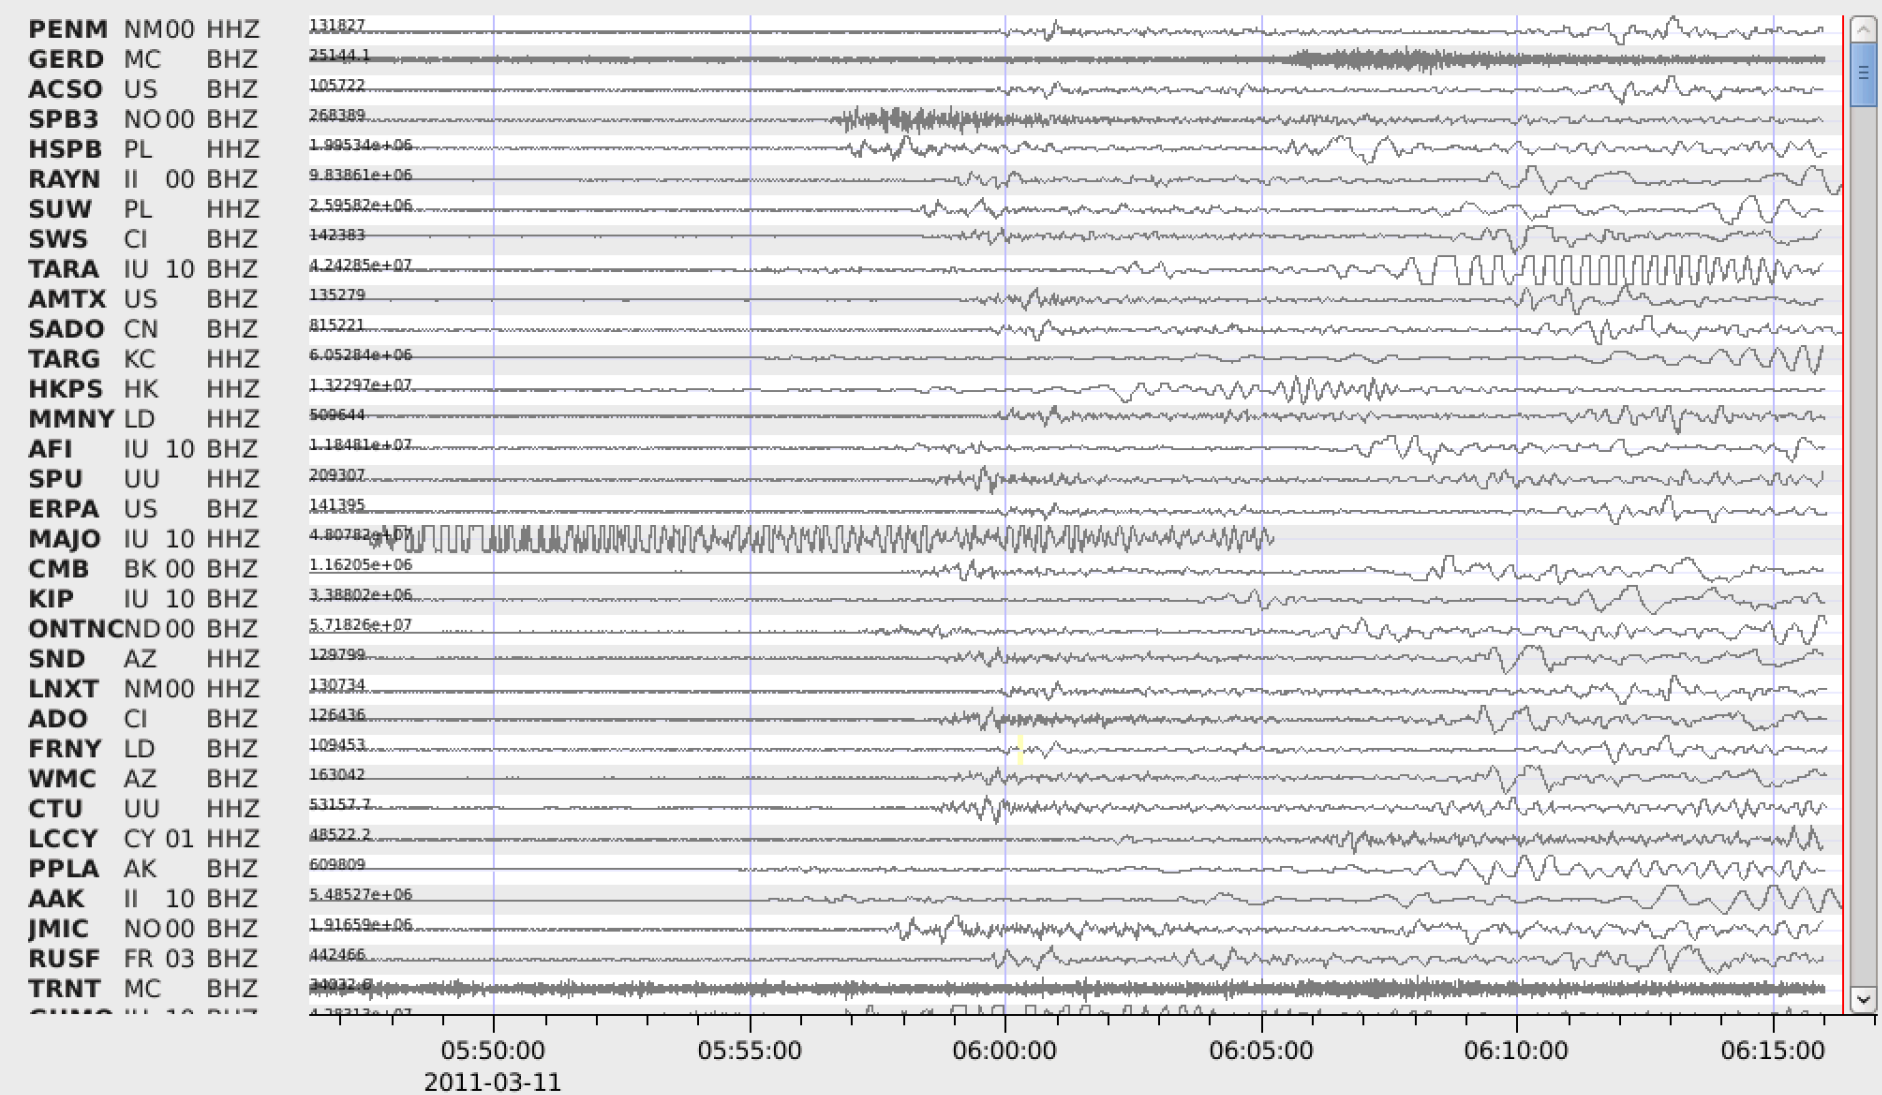

Browse and run installed applications

scrttv

File Interaction Help

Filter OFF

[alexander@localhost ~]$ scrttv /seiscomp3/sim_data/2011-03-11-mw91-near-east-coast-of-honshu-japan.miniseed final.miniseed