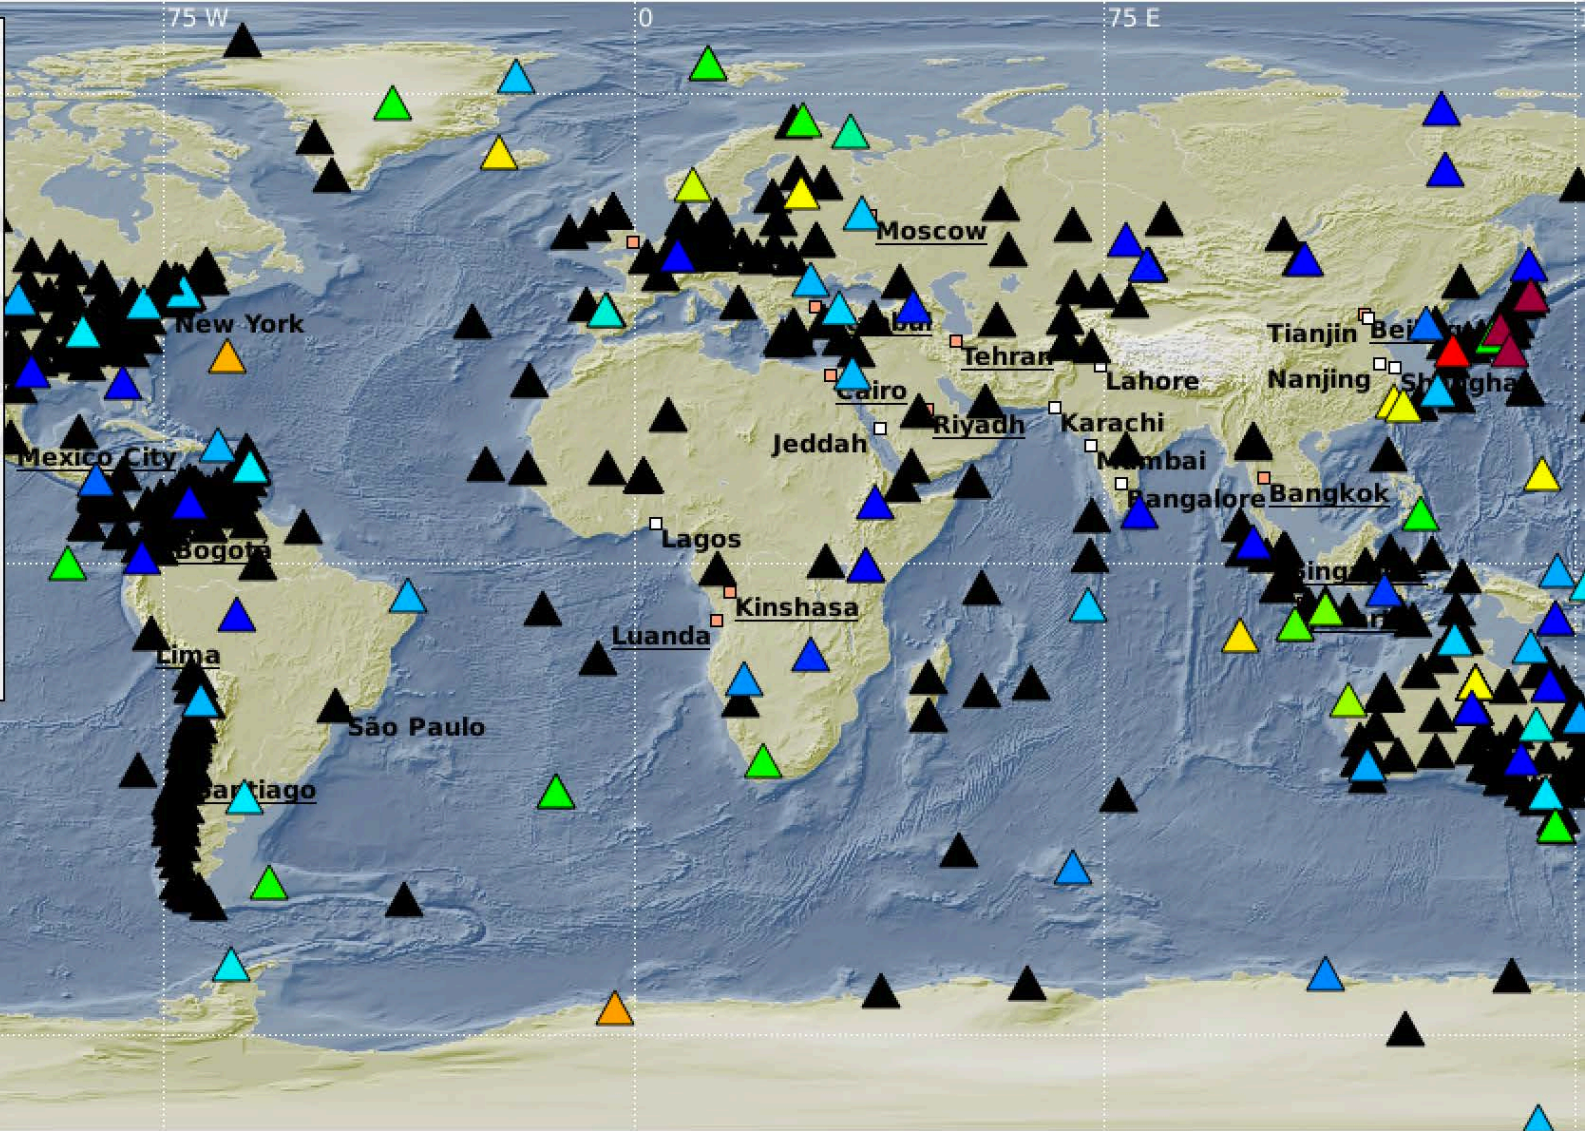

ground motion qc

Velocity in nm/s

-  Station is disabled
-  Not Set
-  [0,200]
-  400
-  800
-  1500
-  4000
-  12000
-  30000
-  60000
-  > 150000

Location Magnitudes Event Events

Near East Coast of Honshu, Jap

Time: **2017-08-21 19:53:01**
 Depth: **10 km** fixed
 Lat: **38.36 ° N** +/- 4 km
 Lon: **142.34 ° E** +/- 6 km
 Phases: **12 / 13**
 RMS Res.: 1.9 s
 Az. Gap: 142 °
 Min. Dist.: 3.7 °

EventID: gfz2017qjkb
 Agency: **ERT**
 Author: **scautoloc**
 Evaluation: - (A)
 Method: LOCSAT
 Earth model: iasp91
 Updated: 2017-08-21 19:58:53

scolv@localhost

File Edit View Settings Help

Location Magnitudes Event Events

Near East Coast of Honshu, Jap

Time: **2017-08-21 19:53:01**

Depth: **10 km** fixed

Lat: **38.36 ° N** +/- 4 km

Lon: **142.34 ° E** +/- 6 km

Time: **2017-08-21 22:23:33**
 Depth: **119 km** +/- 47 km
 Lat: **38.25 ° N** +/- 8 km
 Lon: **142.45 ° E** +/- 15 km
 Phases: **5 / 5**
 RMS Res.: 0.1 s
 Az. Gap: 195 °
 Min. Dist.: 3.8 °

Distance Azimuth TravelTime MoveOut Polar **FirstMotion**
 Filter is [not active](#)
 NP1: [106/88/169](#) NP2: [196/79/2](#)