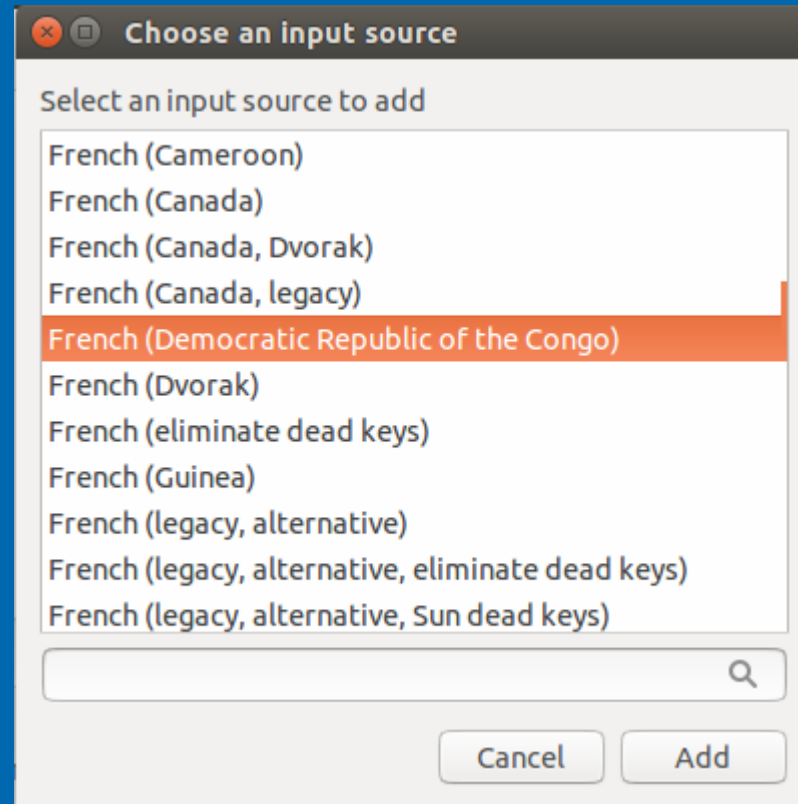

Ubuntu Keyboard

Change Keyboard Layout ONLY IF YOU ARE HAVING TROUBLE

- Go to System Settings; Go to Keyboard

Go to “Text Entry” at the Bottom

Click the “+”

Select the Language of Your Choice; Click “Add”

From the “En” Menu Choose Your Language