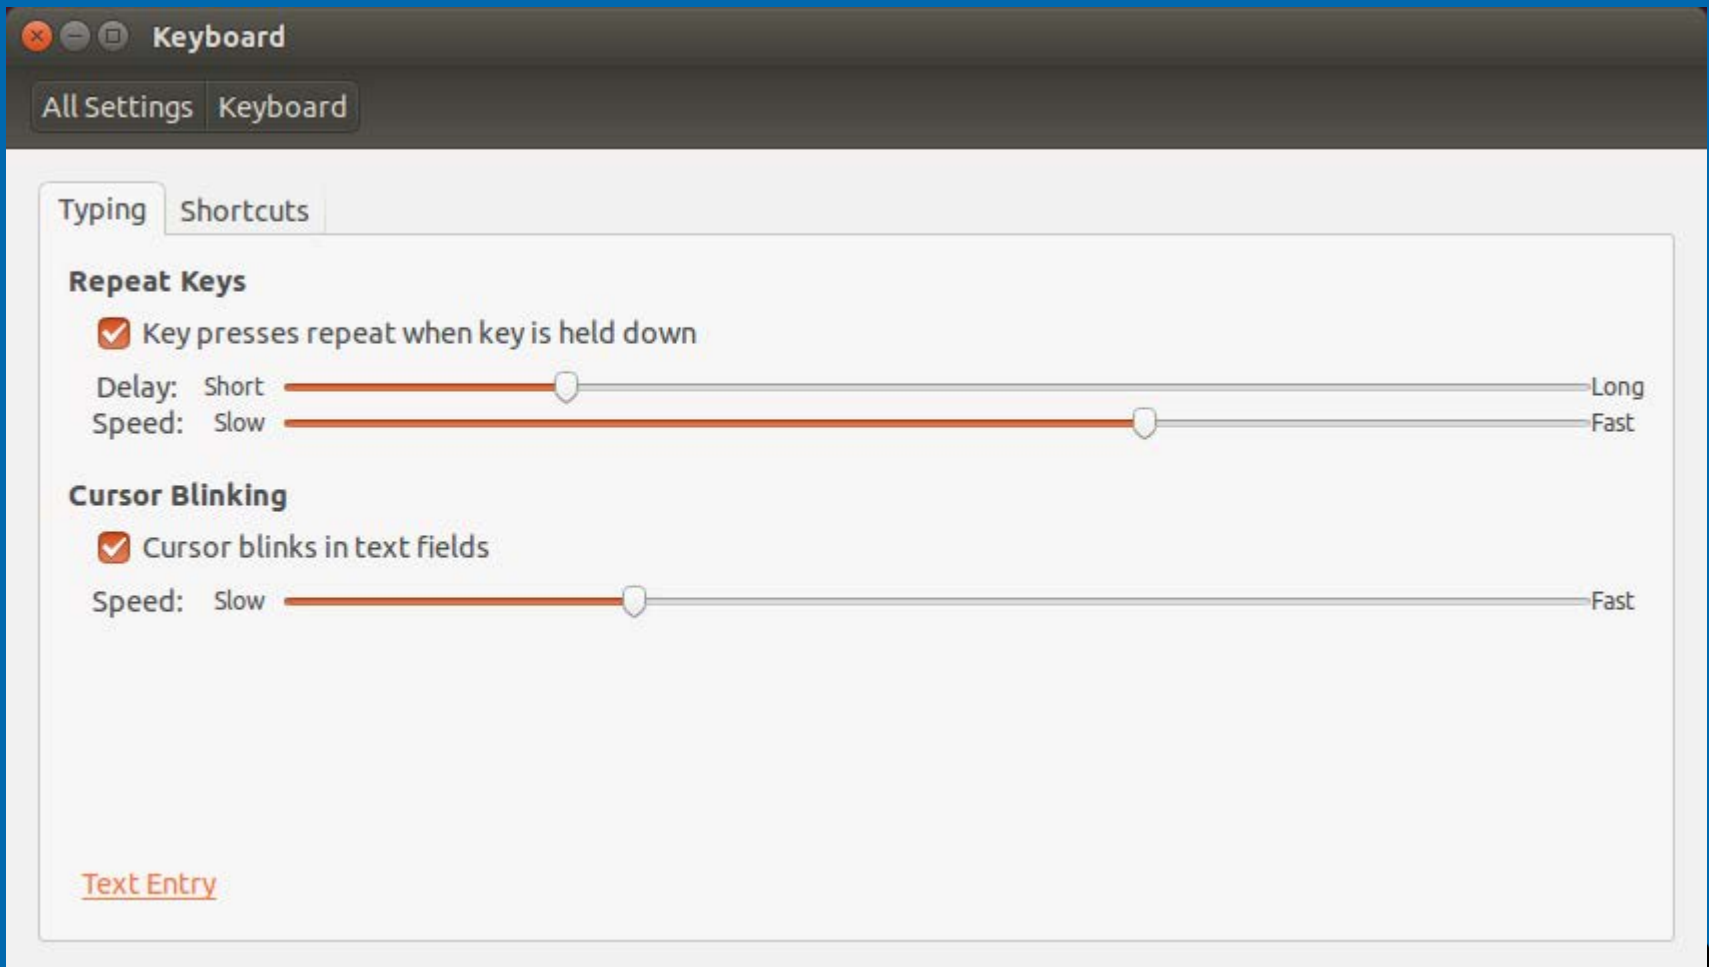

Ubuntu Keyboard

Change Keyboard Layout ONLY IF YOU ARE HAVING TROUBLE

- Go to System Settings; Go to Keyboard

Go to “Text Entry” at the Bottom

Click the “+”

Select the Language of Your Choice; Click “Add”

From the “En” Menu Choose Your Language