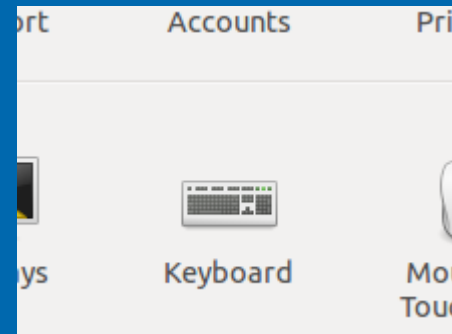

Ubuntu Keyboard

Change Keyboard Layout ONLY IF YOU ARE HAVING TROUBLE

- Go to System Settings; Go to Keyboard

Go to “Text Entry” at the Bottom

Click the “+”

Select the Language of Your Choice; Click “Add”

From the “En” Menu Choose Your Language