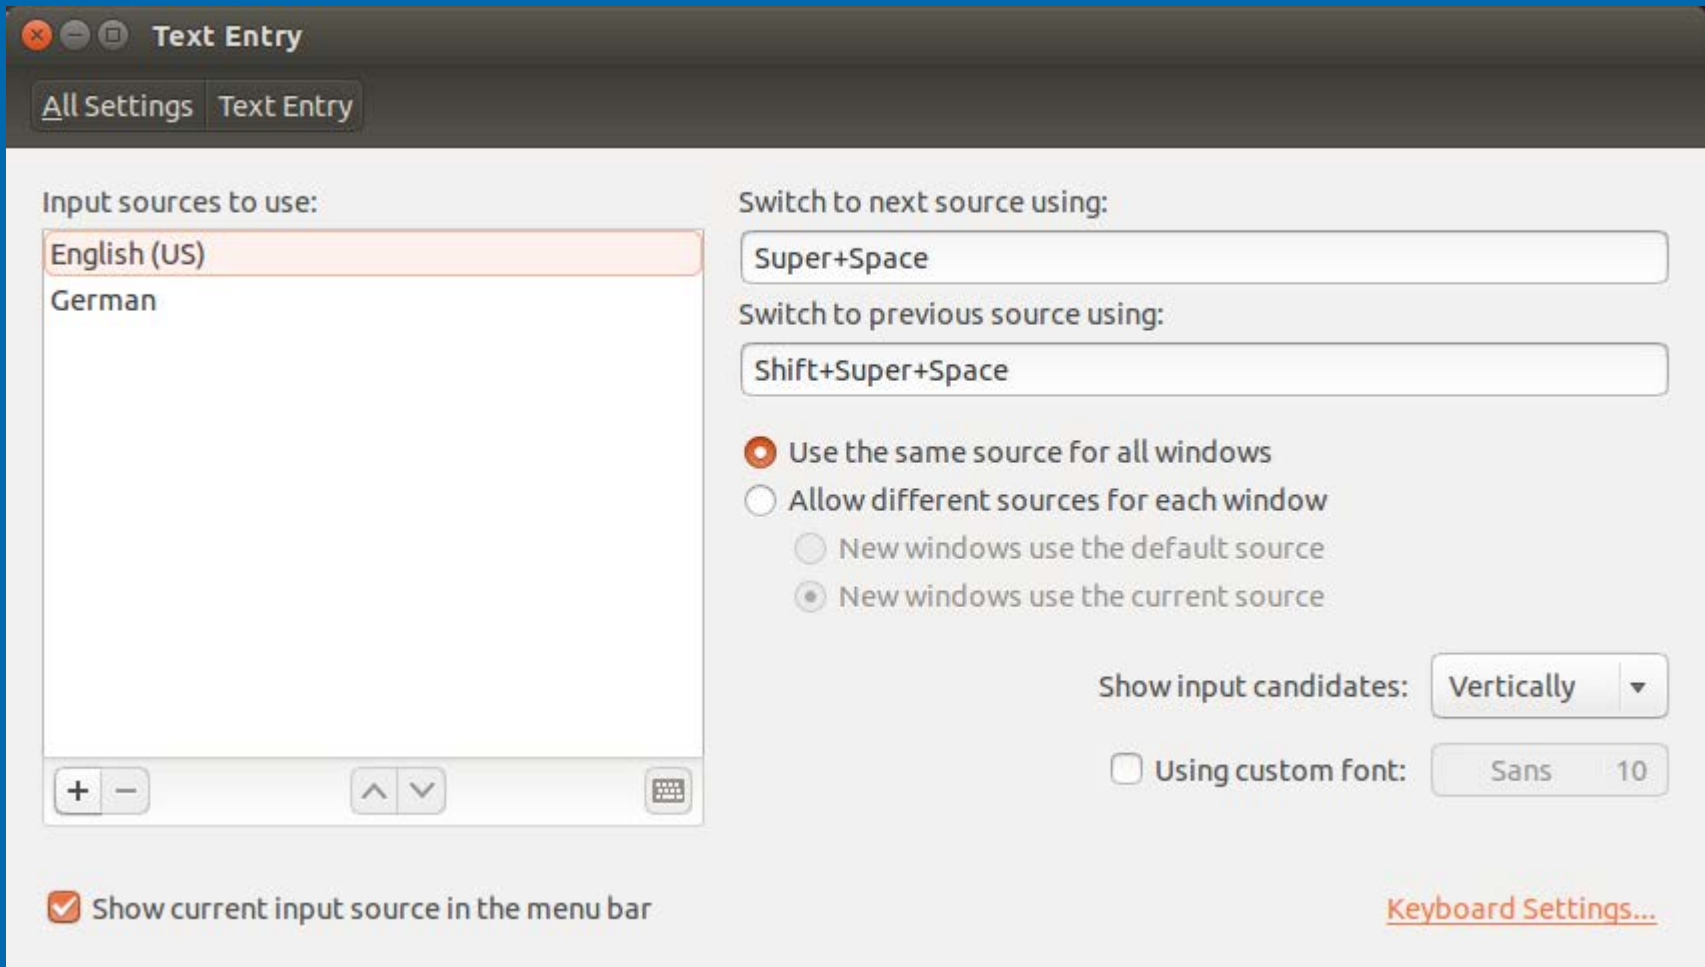

Ubuntu Keyboard

Change Keyboard Layout ONLY IF YOU ARE HAVING TROUBLE

- Go to System Settings; Go to Keyboard

Go to “Text Entry” at the Bottom

Click the “+”

Select the Language of Your Choice; Click “Add”

From the “En” Menu Choose Your Language