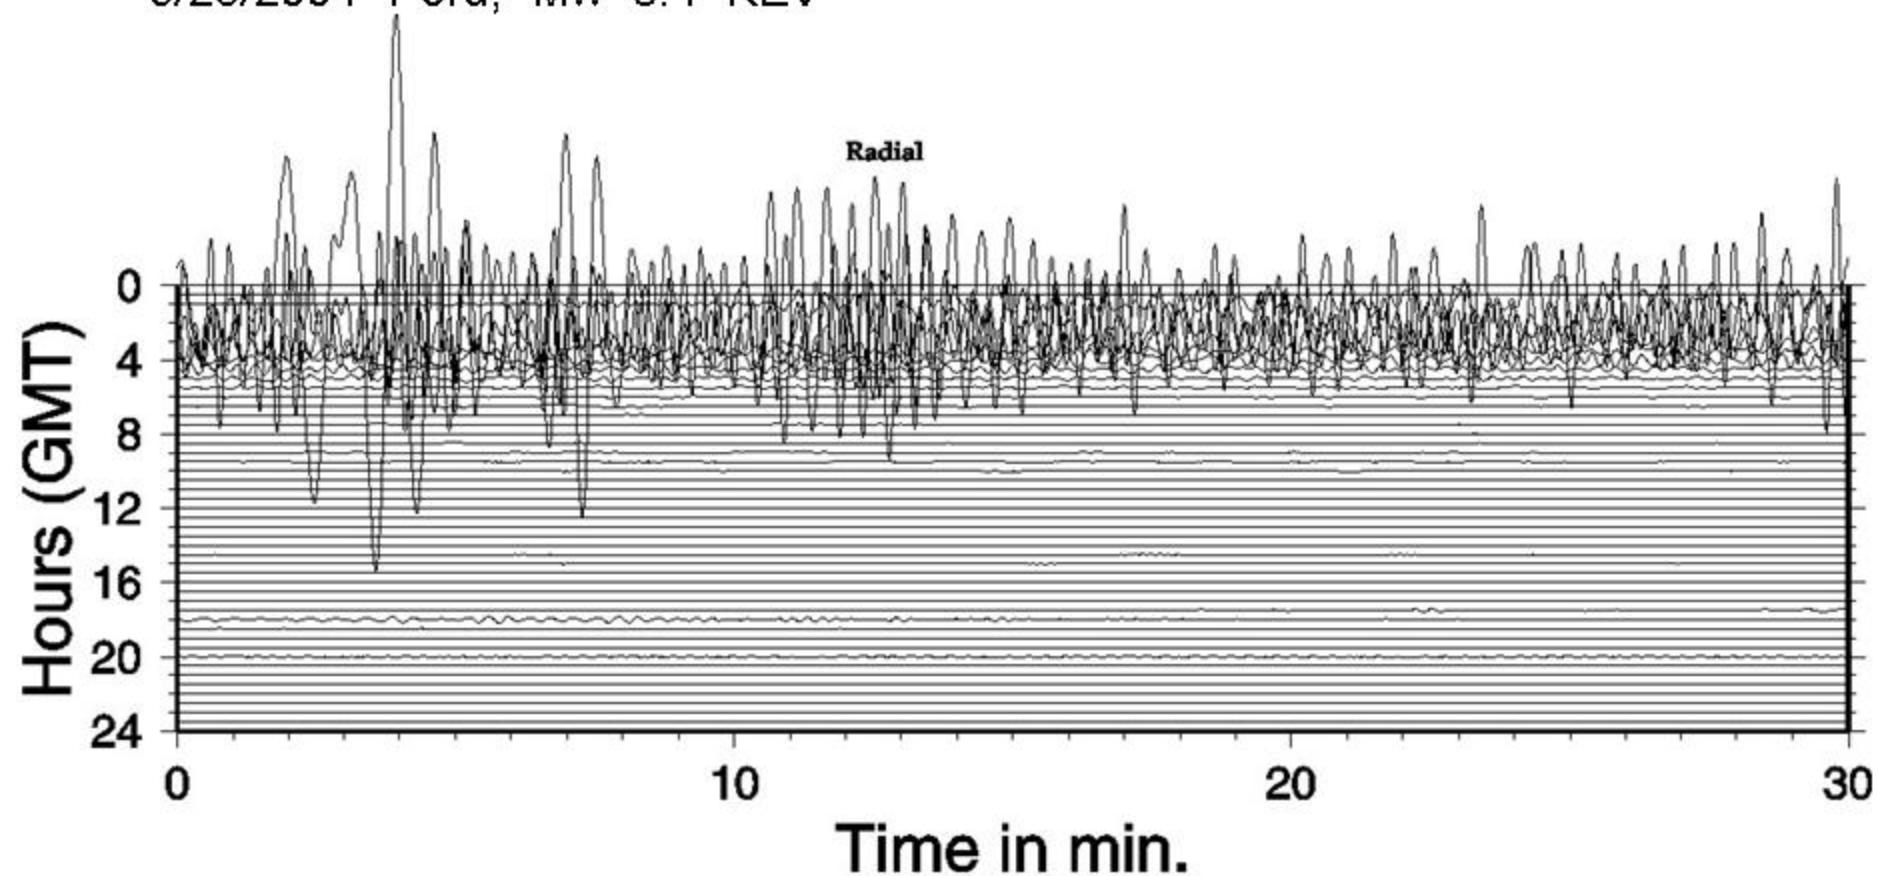

6/23/2001 Peru, Mw=8.4 KEV

Galitizn (25-25) Response (Computed from the record at KEV)